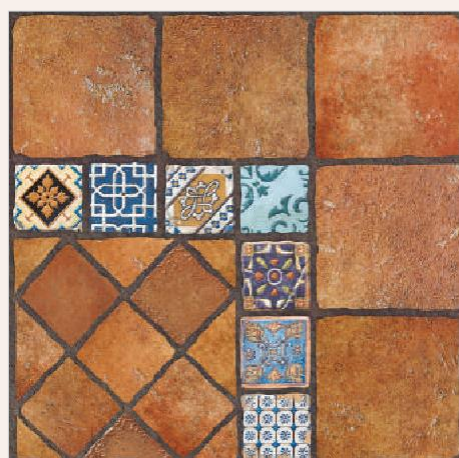

# Live life the Moroccan way

The design world is currently enamoured of these colorful patterned cement tiles, but they have actually been glamorous & fashionable since centuries.

If you're home is traditional, minimalist, contemporary, modern, Persian, Moorish, Spanish or mid-century than this is the perfect tile surface for your surroundings.

60607

Live life the  
Moroccan  
way

60x60cm / 600x600mm

**SANVT**  
CERAMIK  
CRAFTED FOR LUXURY

60608

60x60cm / 600x600mm

Live life the  
Moroccan  
way

**SANVT**  
CERAMIK  
CRAFTED FOR LUXURY

60609

60x60cm / 600x600mm

Live life the  
Moroccan  
way

**SANVT**  
CERAMIK  
CRAFTED FOR LUXURY

60610

Live life the  
Moroccan  
way

60x60cm / 600x600mm

**SANVT**  
CERAMIK  
CRAFTED FOR LUXURY