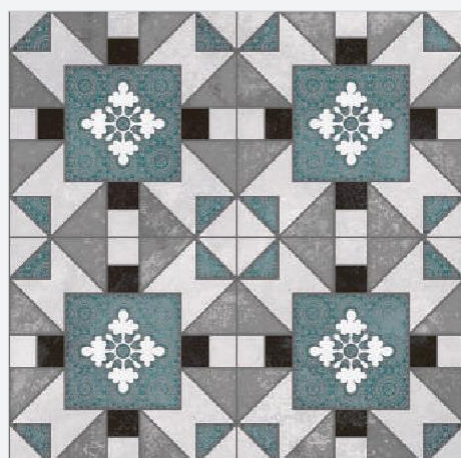

60609

60x60cm / 600x600mm

Live life the  
Moroccan  
way

**SANVT**  
CERAMIK  
CRAFTED FOR LUXURY

60610

Live life the  
Moroccan  
way

60x60cm / 600x600mm

**SANVT**  
CERAMIK  
CRAFTED FOR LUXURY

**60611**

Live life the  
**Moroccan**  
way

60x60cm / 600x600mm

**SANVT**  
CERAMIK  
CRAFTED FOR LUXURY

60612

60x60cm / 600x600mm

Live life the  
Moroccan  
way

**SANVT**  
CERAMIK  
CRAFTED FOR LUXURY

60613

60x60cm / 600x600mm

Live life the  
Moroccan  
way

**SANVT**  
CERAMIK  
CRAFTED FOR LUXURY

60614

60x60cm / 600x600mm

Live life the  
Moroccan  
way

**SANVT**  
CERAMIK  
CRAFTED FOR LUXURY