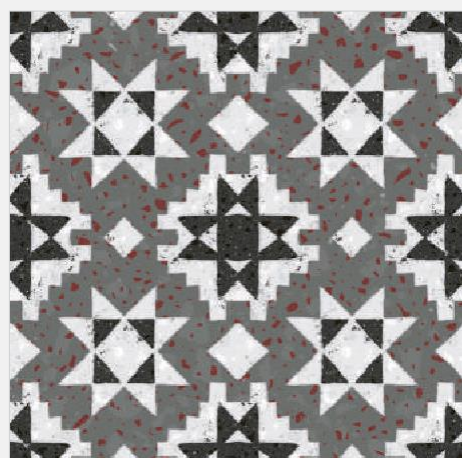

**60605**

**60x60cm / 600x600mm**

Live life the  
**Moroccan**  
way

**SANVT**  
CERAMIK  
CRAFTED FOR LUXURY

**60606**

60x60cm / 600x600mm

Live life the  
**Moroccan**  
way

**SANVT**  
CERAMIK  
CRAFTED FOR LUXURY